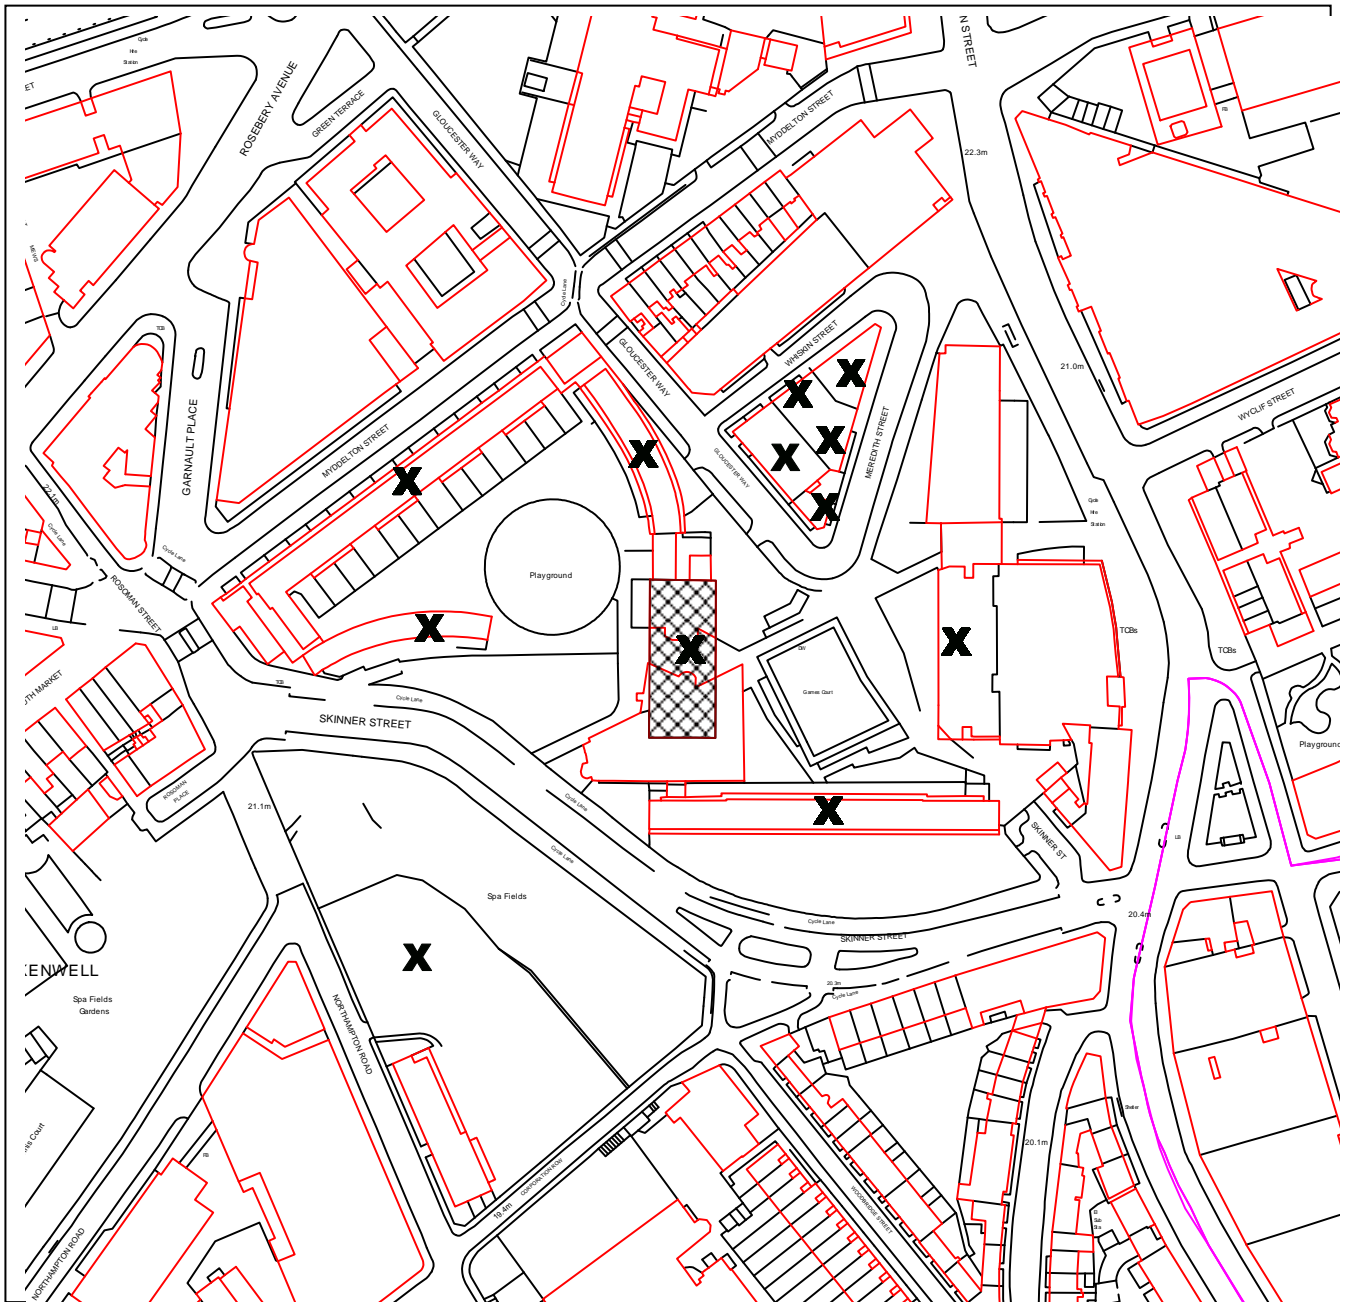

ISLINGTON

DEVELOPMENT MANAGEMENT

PLANNING APPLICATION REF NO: P2014/0387/FUL

LOCATION: MICHAEL CLIFFE HOUSE, SKINNER STREET,
LONDON EC1

SCALE: 1:2000

This map is reproduced from Ordnance Survey material with the permission of Ordnance Survey on behalf of the Controller of Her Majesty's Stationery Office © Crown copyright. Unauthorised reproduction infringes Crown copyright and may lead to prosecution or civil proceedings.
Islington Council, LA086452